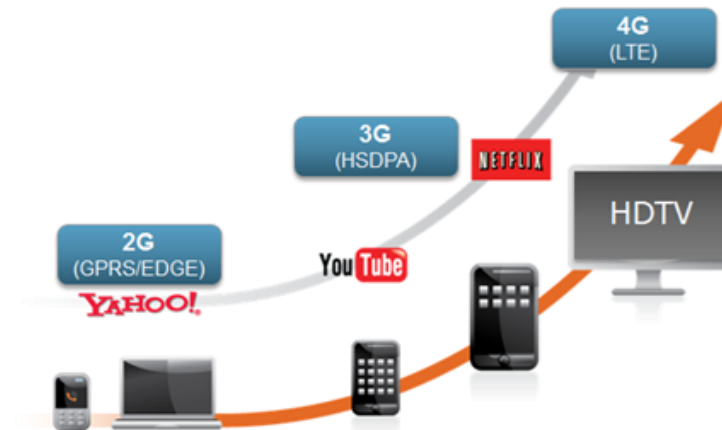

Προβλέψεις, Προοπτικές ανάπτυξης

- The Future in Mobile Internet Infrastructure: simply-put, BIG
- Explosion of Mobile Internet Devices, Apps, Content
- “Insatiable demand”
- New business models for content delivery
- Shared Medium => even the fastest networks (LTE+) will need
  - Optimization
  - Traffic management
  - Policy control