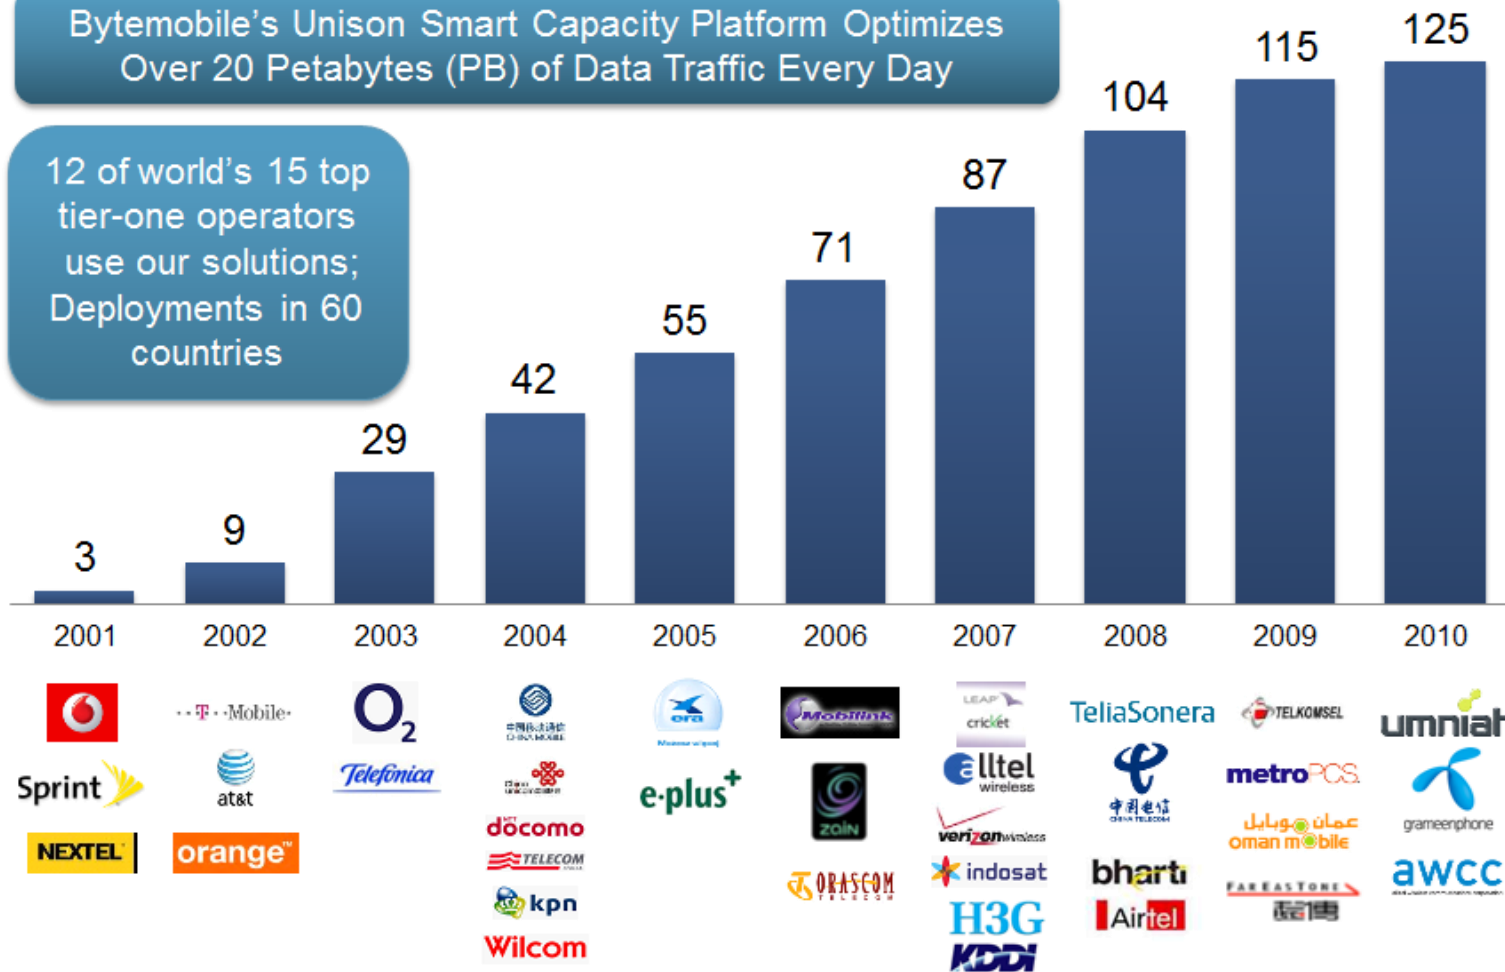

# Τεχνολογία, Προϊόντα, Πνευματική ιδιοκτησία

- Smart Capacity™ Systems for Mobile Networks:
  - Video and Web Optimization
  - Adaptive Traffic Management
  - Policy Control
  - Adaptation
  - Analytics
- Leader in market by a wide margin
  - Group agreements with leading operators
- Extensive IP portfolio: 21 patents issued, 60+ pending
- Global Presence
  - BEDC: 2ο κέντρο R&D σε μέγεθος και ιστορικά

# Εξαγωγική δραστηριότητα, Επιτυχίες

Bytemobile's Unison Smart Capacity Platform Optimizes Over 20 Petabytes (PB) of Data Traffic Every Day

12 of world's 15 top tier-one operators use our solutions; Deployments in 60 countries