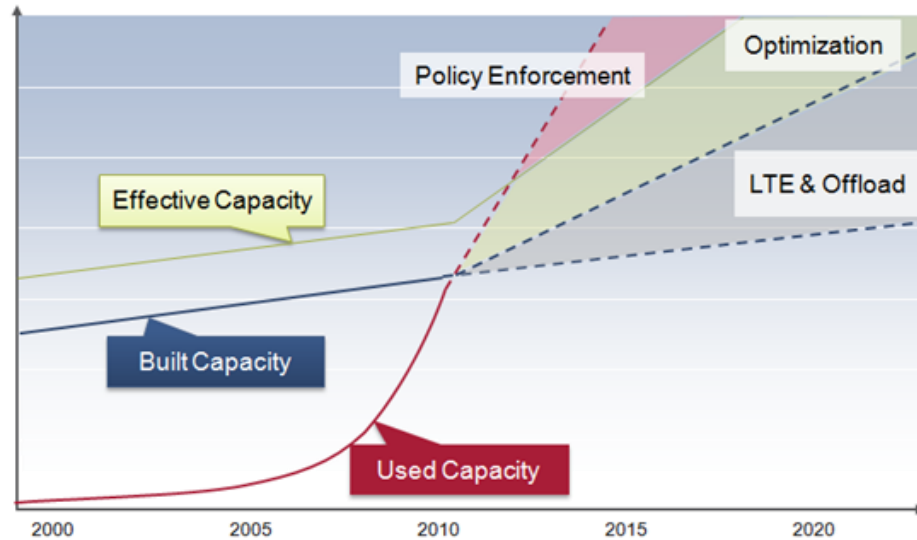

Προβλέψεις, Προοπτικές ανάπτυξης

- The Future in Mobile Internet Infrastructure: simply-put, BIG
- Explosion of Mobile Internet Devices, Apps, Content
- “Insatiable demand”
- New business models for content delivery
- Shared Medium => even the fastest networks (LTE+) will need
  - Optimization
  - Traffic management
  - Policy control